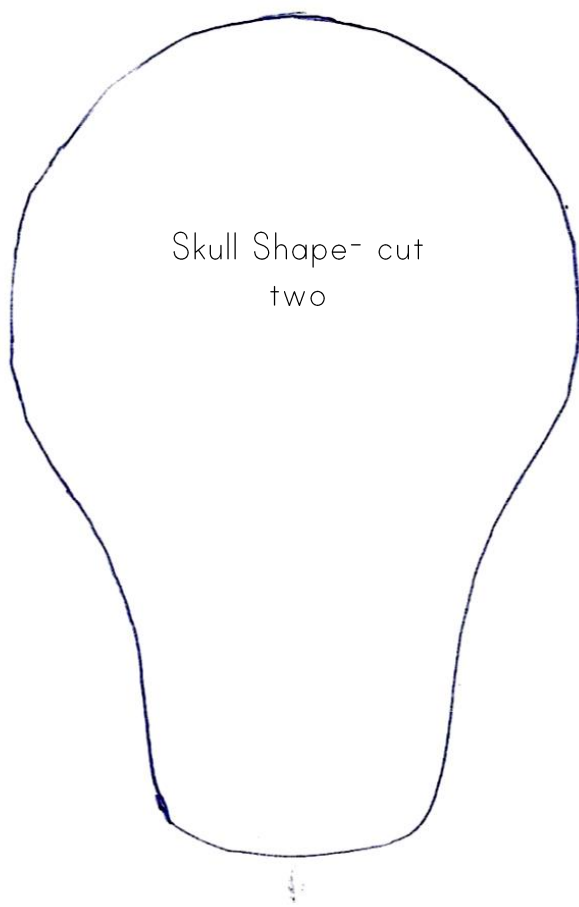

# Sugar Skull Template

## The Felt Factory

Eyes- cut  
two of each

Forehead  
Shapes- cut one

The Felt Factory 2017  
[www.thefeltfactory.co.nz](http://www.thefeltfactory.co.nz)  
\*for personal use only